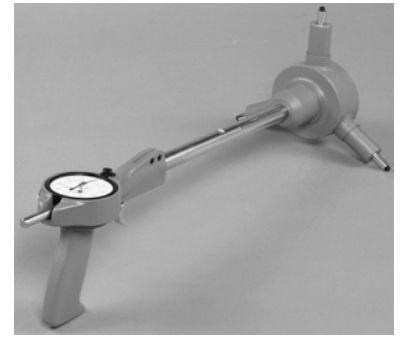

## **BORE GAGES 1242P AND 1243P**

### **FEATURES**

- Federal Dial Indicator Used
- Long Range and Retraction
- Long Gage Tube
- Interchangeable Contacts
- Two Point Gaging (1242P)
- Three Point Gaging (1243P)
- Contacts Easily Modified